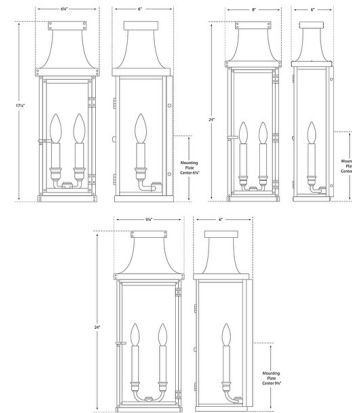

Lightology

lightology.com
866-954-4489
04-24-26

Project: _____
 Company: _____
 Location: _____ Fixture Type: _____
 SPEC #: **VCG1238166**
 Approved On: _____ Approved By: _____

Bedford Tall Outdoor Wall Light

By Visual Comfort Signature

Description

The Bedford Tall Outdoor Wall Light brings a clean, classic look to your exterior space. The traditional lantern style body, with curved accents, is complemented by clear glass that showcases the candle style bulbs that cast a warm glow of light across your area.

Shown in natural copper / clear

Specifications

COLOR	Clear
BODY FINISH	Natural Copper
WATTAGE	120W
DIMMER	Standard 120V
DIMENSIONS	6.75"W x 17.25"H x 6"D
BULB NOT INCLUDED	2 x B10/Candelabra (E12)/60W/120V Incandescent
OTHER BULB OPTIONS	2 x B10/Candelabra (E12)/120V LED