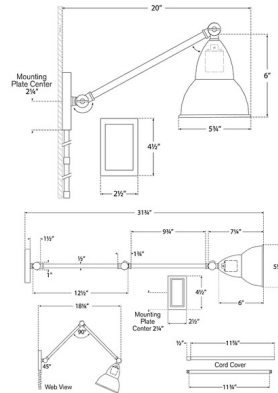

Description

The French Library Plug-in Swing Arm Wall Sconce brings an industrial vibe to your interior space. The smooth shade hangs from arms that adjust to direct light exactly where you need it. May be used as hardwired. Includes matching cord cover. On/Off switch is located on the cord. Note: If hardwired installed, fixture does not cover a standard US junction box and requires a 2 x 4 inch junction box.

Shown in hand-rubbed antique brass

Specifications

COLOR	N/A
BODY FINISH	Hand-Rubbed Antique Brass
WATTAGE	15W
DIMMER	Standard 120V
DIMENSIONS	5.75"W x 7.5"H x 20"D
BULB NOT INCLUDED	1 x A19/Medium (E26)/15W/120V LED