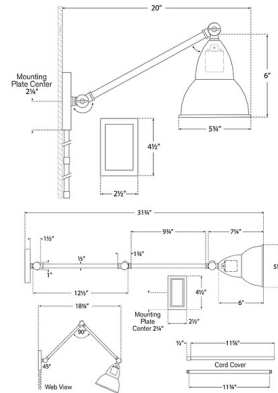

### Description

The French Library Plug-in Swing Arm Wall Sconce brings an industrial vibe to your interior space. The smooth shade hangs from arms that adjust to direct light exactly where you need it. May be used as hardwired. Includes matching cord cover. On/Off switch is located on the cord. Note: If hardwired installed, fixture does not cover a standard US junction box and requires a 2 x 4 inch junction box.

### Specifications

COLOR	N/A
BODY FINISH	Hand-Rubbed Antique Brass
WATTAGE	15W
DIMMER	Standard 120V
DIMENSIONS	5.75"W x 7.5"H x 20"D
BULB NOT INCLUDED	1 x A19/Medium (E26)/15W/120V LED

CLICK TO VIEW PRODUCT