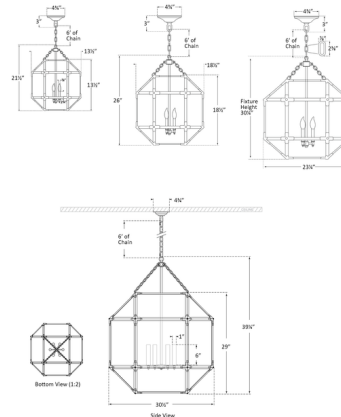

By Visual Comfort Signature

Description

The Morris Pendant seamlessly blends charming elements of classic lantern design with the modern touch of a geometric faceted frame. Choose frosted or white glass for a soft diffused light, or clear glass for a brighter glow and a view of the candlestick cluster. Whether placed in your entryway, living room, or dining area, the Morris enhances your space with its enduring, distinctive aesthetic.

Shown in gilded iron / clear

Specifications

COLOR Clear
BODY FINISH Gilded Iron
WATTAGE 180W
DIMMER Standard 120V
DIMENSIONS 13.5"W x 21.5"H
BULB NOT INCLUDED 3 x CA11/Candelabra (E12)/60W/120V Incandescent
OTHER BULB OPTIONS 3 x CA11/Candelabra (E12)/120V LED