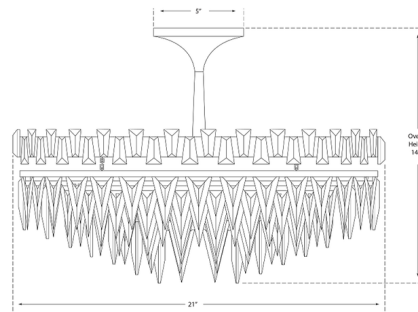

By Visual Comfort Signature

Description

The Trillion Semi Flush Ceiling Light glimmers as light passes through its layers of triangular crystals. Place it in an entryway, hallway, or living room to add ambient illumination with a dash of modern glamour.

Shown in polished nickel / crystal

Specifications

COLOR	Crystal
BODY FINISH	Polished Nickel
WATTAGE	600W
DIMMER	Standard 120V
DIMENSIONS	21"W x 14.25"H
BULB NOT INCLUDED	10 x B11/Candelabra (E12)/60W/120V Incandescent
OTHER BULB OPTIONS	10 x B11/Candelabra (E12)/120V LED