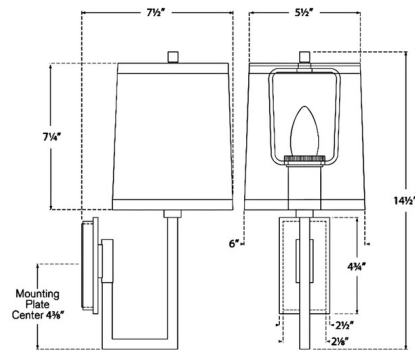

CLICK TO VIEW PRODUCT

Notes: