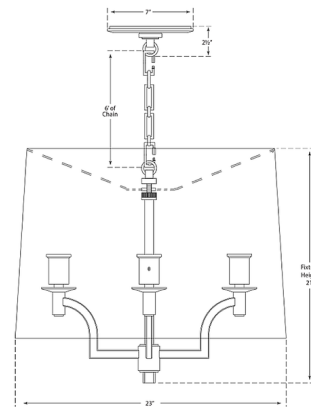

Specifications

COLOR Linen
BODY FINISH Bronze
WATTAGE 240W
DIMMER Standard 120V
DIMENSIONS 23"W x 21"H
BULB NOT INCLUDED 4 x A19/Medium (E26)/60W/120V Incandescent
OTHER BULB OPTIONS 4 x A19/Medium (E26)/120V LED

Technical Information

PRODUCT DIMENSIONS Adjustable Chain Length: 72"

Shown in bronze / linen

CLICK TO VIEW PRODUCT

Notes: