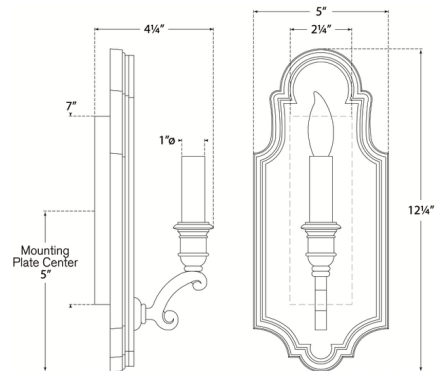

By Visual Comfort Signature

Description

Add a dash of old world charm to your space with the Sussex Framed Wall Sconce. Its candlestick lamp holder is set against a decoratively shaped mirrored backplate, and an antique finish on the mirror adds further vintage character. Place this sconce in an entryway or use multiple throughout a hallway or living room. Note: Fixture does not cover a standard US junction box and requires a 2 x 4 inch junction box.

Shown in polished nickel

Specifications

COLOR	N/A
BODY FINISH	Polished Nickel
WATTAGE	60W
DIMMER	Standard 120V
DIMENSIONS	5"W x 12.25"H x 4.25"D
BULB NOT INCLUDED	1 x CA11/Candelabra (E12)/60W/120V Incandescent
OTHER BULB OPTIONS	1 x CA11/Candelabra (E12)/120V LED