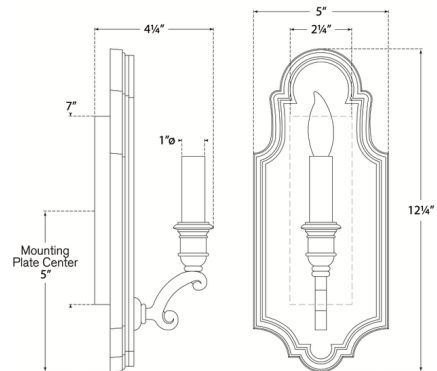

### Description

Add a dash of old world charm to your space with the Sussex Framed Wall Sconce. Its candlestick lamp holder is set against a decoratively shaped mirrored backplate, and an antique finish on the mirror adds further vintage character. Place this sconce in an entryway or use multiple throughout a hallway or living room. Note: Fixture does not cover a standard US junction box and requires a 2 x 4 inch junction box.

### Specifications

COLOR	N/A
BODY FINISH	Polished Nickel
WATTAGE	60W
DIMMER	Standard 120V
DIMENSIONS	5"W x 12.25"H x 4.25"D
BULB NOT INCLUDED	1 x CA11/Candelabra (E12)/60W/120V Incandescent
OTHER BULB OPTIONS	1 x CA11/Candelabra (E12)/120V LED