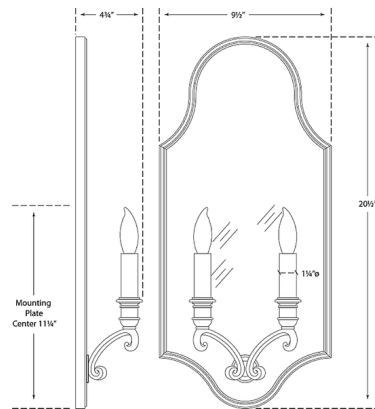

Lightology

lightology.com
866-954-4489
07-09-26

Project: _____

Company: _____

Location: _____ Fixture Type: _____

SPEC #: **VCG1238235**

Approved On: _____ Approved By: _____

Sussex Framed Double Wall Sconce

By Visual Comfort Signature

Description

Add a dash of old world charm to your space with the Sussex Framed Double Wall Sconce. Its candlestick lamp holders are set against a decoratively shaped mirrored backplate, and an antique finish on the mirror adds further vintage character. Place this sconce in an entryway or use multiple throughout a hallway or living room.

Shown in antique-burnished brass

Specifications

COLOR	N/A
BODY FINISH	Antique-Burnished Brass
WATTAGE	120W
DIMMER	Standard 120V
DIMENSIONS	9.5"W x 20.5"H x 4.75"D
BULB NOT INCLUDED	2 x CA11/Candelabra (E12)/60W/120V Incandescent
OTHER BULB OPTIONS	2 x CA11/Candelabra (E12)/120V LED