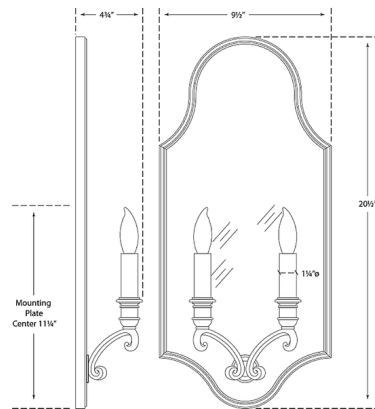

Lightology

lightology.com
866-954-4489
04-25-26

Project: _____

Company: _____

Location: _____ Fixture Type: _____

SPEC #: **VCG1238235**

Approved On: _____ Approved By: _____

Sussex Framed Double Wall Sconce

By Visual Comfort Signature

Description

Add a dash of old world charm to your space with the Sussex Framed Double Wall Sconce. Its candlestick lamp holders are set against a decoratively shaped mirrored backplate, and an antique finish on the mirror adds further vintage character. Place this sconce in an entryway or use multiple throughout a hallway or living room.

Shown in antique-burnished brass

Specifications

COLOR	N/A
BODY FINISH	Antique-Burnished Brass
WATTAGE	120W
DIMMER	Standard 120V
DIMENSIONS	9.5"W x 20.5"H x 4.75"D
BULB NOT INCLUDED	2 x CA11/Candelabra (E12)/60W/120V Incandescent
OTHER BULB OPTIONS	2 x CA11/Candelabra (E12)/120V LED