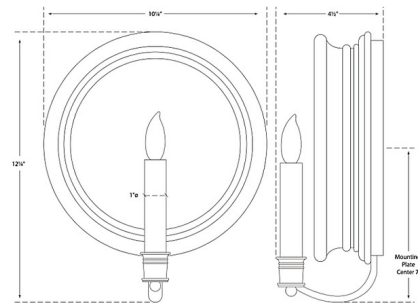

Lightology

lightology.com
866-954-4489
04-25-26

Project: _____

Company: _____

Location: _____ Fixture Type: _____

SPEC #: **VCG1238237**

Approved On: _____ Approved By: _____

Chelsea Reflection Wall Sconce By Visual Comfort Signature

Description

The Chelsea Reflection Wall Sconce brings a smooth midcentury modern look to your interior space. The grooved, wood frame encircles a mirror, that reflects warm light across your room.

Shown in old white / mirror

Specifications

COLOR	Mirror
BODY FINISH	Old White
WATTAGE	60W
DIMMER	Standard 120V
DIMENSIONS	10.25"W x 12.25"H x 4.5"D
BULB NOT INCLUDED	1 x B10/Candelabra (E12)/60W/120V Incandescent
OTHER BULB OPTIONS	1 x B10/Candelabra (E12)/120V LED