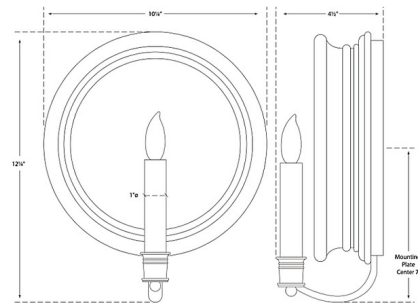

Lightology

lightology.com
866-954-4489
07-09-26

Project: _____

Company: _____

Location: _____ Fixture Type: _____

SPEC #: **VCG1238237**

Approved On: _____ Approved By: _____

Chelsea Reflection Wall Sconce By Visual Comfort Signature

Description

The Chelsea Reflection Wall Sconce brings a smooth midcentury modern look to your interior space. The grooved, wood frame encircles a mirror, that reflects warm light across your room.

Shown in old white / mirror

Specifications

COLOR	Mirror
BODY FINISH	Old White
WATTAGE	60W
DIMMER	Standard 120V
DIMENSIONS	10.25"W x 12.25"H x 4.5"D
BULB NOT INCLUDED	1 x B10/Candelabra (E12)/60W/120V Incandescent
OTHER BULB OPTIONS	1 x B10/Candelabra (E12)/120V LED