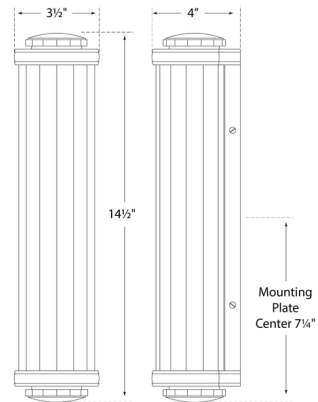

### Description

The Milton Road Wall Sconce embodies vintage charm, showcasing a ribbed cylinder shade and end plates with matching ribbed edges. Emitting a pleasant, diffused light, this sconce creates an inviting warmth in any space. Note: Fixture does not cover a standard US junction box and requires a 2 x 4 inch junction box.

### Specifications

COLOR	White
BODY FINISH	Bronze
WATTAGE	80W
DIMMER	Standard 120V
DIMENSIONS	3.5"W x 14.5"H x 4"D
BULB NOT INCLUDED	2 x B10/Medium (E26)/40W/120V Incandescent
OTHER BULB OPTIONS	2 x B10/Medium (E26)/120V LED 2 x B11/Medium (E26)/120V LED