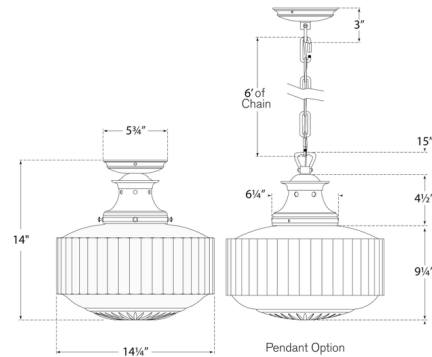

Description

The Milton Road Convertible Semi Flush / Pendant exudes vintage charm through its large white glass shade indented with ribbing all around. Small decorative holes and detailed contouring on the distinct metal shade holder add to the retro vibe. Emitting a pleasant, diffused light, this light creates an inviting ambiance in any space. It includes hardware for mounting as a semi flush ceiling light or pendant with chain.

Shown in bronze / white

Specifications

COLOR White
BODY FINISH Bronze
WATTAGE 75W
DIMMER Standard 120V
DIMENSIONS 14.25"W x 14"H
BULB NOT INCLUDED 1 x A19/Medium (E26)/75W/120V Incandescent
OTHER BULB OPTIONS 1 x A19/Medium (E26)/120V LED