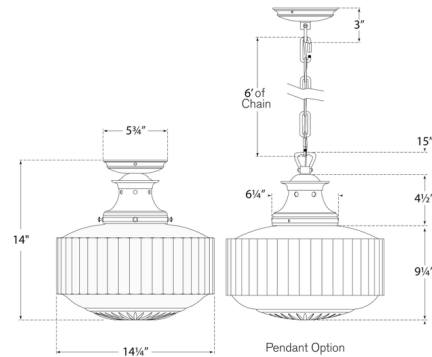

By Visual Comfort Signature

Description

The Milton Road Convertible Semi Flush / Pendant exudes vintage charm through its large white glass shade indented with ribbing all around. Small decorative holes and detailed contouring on the distinct metal shade holder add to the retro vibe. Emitting a pleasant, diffused light, this light creates an inviting ambiance in any space. It includes hardware for mounting as a semi flush ceiling light or pendant with chain.

Shown in bronze / white

Specifications

COLOR	White
BODY FINISH	Bronze
WATTAGE	75W
DIMMER	Standard 120V
DIMENSIONS	14.25"W x 14"H
BULB NOT INCLUDED	1 x A19/Medium (E26)/75W/120V Incandescent
OTHER BULB OPTIONS	1 x A19/Medium (E26)/120V LED