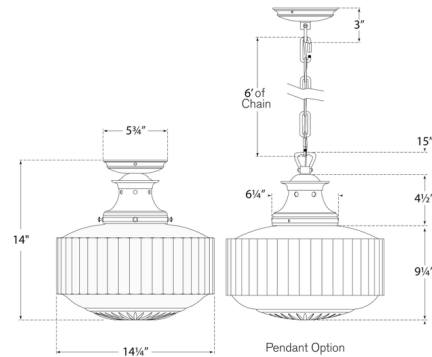

Description

The Milton Road Convertible Semi Flush / Pendant exudes vintage charm through its large white glass shade indented with ribbing all around. Small decorative holes and detailed contouring on the distinct metal shade holder add to the retro vibe. Emitting a pleasant, diffused light, this light creates an inviting ambiance in any space. It includes hardware for mounting as a semi flush ceiling light or pendant with chain.

Shown in hand-rubbed antique brass / white

Specifications

COLOR	White
BODY FINISH	Hand-Rubbed Antique Brass
WATTAGE	75W
DIMMER	Standard 120V
DIMENSIONS	14.25"W x 14"H
BULB NOT INCLUDED	1 x A19/Medium (E26)/75W/120V Incandescent
OTHER BULB OPTIONS	1 x A19/Medium (E26)/120V LED