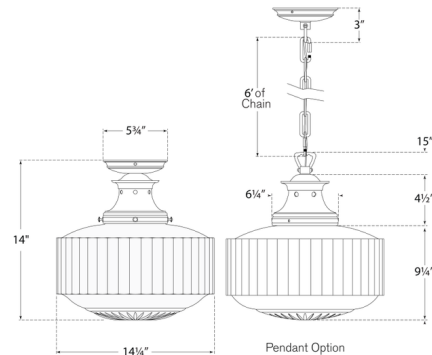

Description

The Milton Road Convertible Semi Flush / Pendant exudes vintage charm through its large white glass shade indented with ribbing all around. Small decorative holes and detailed contouring on the distinct metal shade holder add to the retro vibe. Emitting a pleasant, diffused light, this light creates an inviting ambiance in any space. It includes hardware for mounting as a semi flush ceiling light or pendant with chain.

Shown in polished nickel / white

Specifications

| | |
|--------------------|--|
| COLOR | White |
| BODY FINISH | Polished Nickel |
| WATTAGE | 75W |
| DIMMER | Standard 120V |
| DIMENSIONS | 14.25"W x 14"H |
| BULB NOT INCLUDED | 1 x A19/Medium (E26)/75W/120V Incandescent |
| OTHER BULB OPTIONS | 1 x A19/Medium (E26)/120V LED |