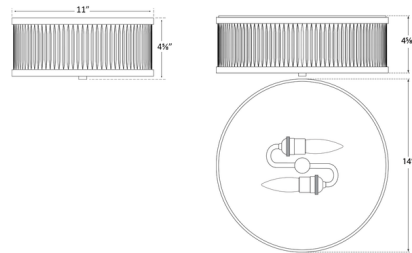

Shown in hand-rubbed antique brass / frosted

Specifications

COLOR Frosted
BODY FINISH Hand-Rubbed Antique Brass
WATTAGE 120W
DIMMER Standard 120V
DIMENSIONS 14"W x 4.625"H
BULB NOT INCLUDED 2 x A19/Medium (E26)/60W/120V Incandescent
OTHER BULB OPTIONS 2 x A19/Medium (E26)/120V LED