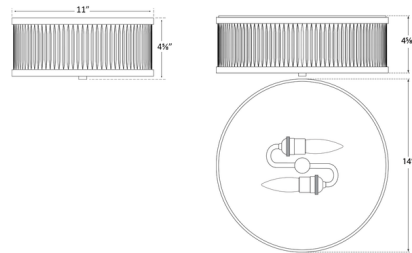

Specifications

COLOR . . . . . Frosted
BODY FINISH . . . . . Hand-Rubbed Antique Brass
WATTAGE 120W
DIMMER . . . . . Standard 120V
DIMENSIONS . . . . . 14"W x 4.625"H
BULB NOT INCLUDED . . . . . 2 x A19/Medium (E26)/60W/120V Incandescent
OTHER BULB OPTIONS . . . . . 2 x A19/Medium (E26)/120V LED

CLICK TO VIEW PRODUCT

Notes: