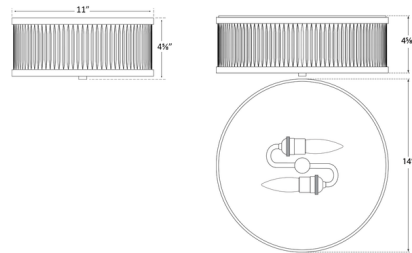

Shown in polished nickel / frosted

Specifications

COLOR Frosted
BODY FINISH Polished Nickel
WATTAGE 120W
DIMMER Standard 120V
DIMENSIONS 14"W x 4.625"H
BULB NOT INCLUDED 2 x A19/Medium (E26)/60W/120V Incandescent
OTHER BULB OPTIONS 2 x A19/Medium (E26)/120V LED