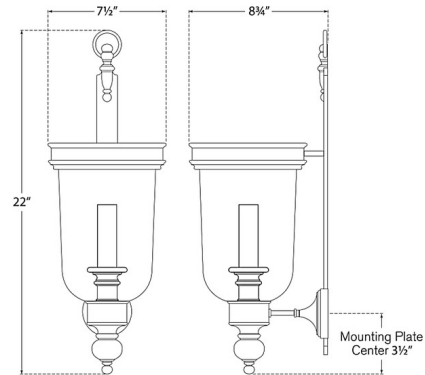

Lightology

lightology.com
866-954-4489
04-22-26

Project: _____

Company: _____

Location: _____ Fixture Type: _____

SPEC #: **VCG1238289**

Approved On: _____ Approved By: _____

Georgian Wall Sconce By Visual Comfort Signature

Description

The Georgian Hurricane Wall Sconce brings a traditional look to your interior space. The classic hurricane body has an inner candle that casts warm shadows across your room.

Shown in antique burnished brass / clear

Specifications

COLOR	Clear
BODY FINISH	Antique Burnished Brass
WATTAGE	60W
DIMMER	Standard 120V
DIMENSIONS	7.5"W x 22"H x 8.75"D
BULB NOT INCLUDED	1 x B10/Candelabra (E12)/60W/120V Incandescent
OTHER BULB OPTIONS	1 x B10/Candelabra (E12)/120V LED