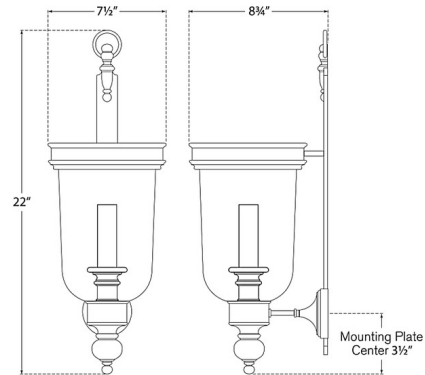

### Specifications

COLOR	Clear
BODY FINISH	Polished Nickel
WATTAGE	60W
DIMMER	Standard 120V
DIMENSIONS	7.5"W x 22"H x 8.75"D
BULB NOT INCLUDED	1 x B10/Candelabra (E12)/60W/120V Incandescent
OTHER BULB OPTIONS	1 x B10/Candelabra (E12)/120V LED