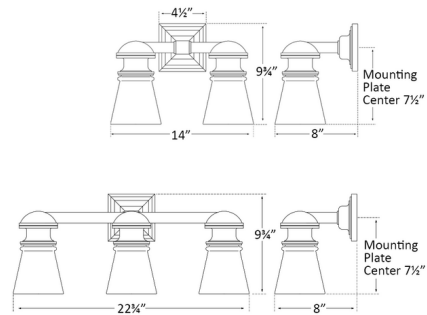

### Specifications

COLOR	White
BODY FINISH	Polished Nickel
WATTAGE	120W
DIMMER	Standard 120V
DIMENSIONS	14"W x 9.75"H x 8"D
BULB NOT INCLUDED	2 x A19/Medium (E26)/60W/120V Incandescent
OTHER BULB OPTIONS	2 x A19/Medium (E26)/120V LED