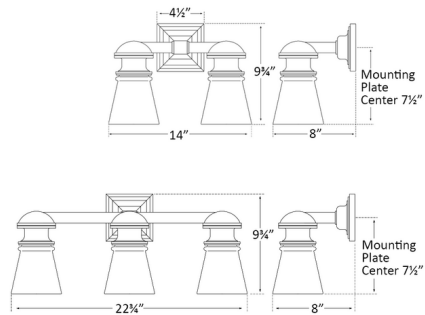

Description

The New York Subway Bathroom Vanity Light offers a versatile aesthetic that complements many interior styles. Its bold metal frame, characterized by rounded socket holders and beveled detailing on the backplate, is combined with flared white glass shades to create its unique look. The shades diffuse the light to provide warm ambient illumination for your bathroom or vanity area.

Shown in polished nickel / white

Specifications

COLOR	White
BODY FINISH	Polished Nickel
WATTAGE	120W
DIMMER	Standard 120V
DIMENSIONS	14"W x 9.75"H x 8"D
BULB NOT INCLUDED	2 x A19/Medium (E26)/60W/120V Incandescent
OTHER BULB OPTIONS	2 x A19/Medium (E26)/120V LED