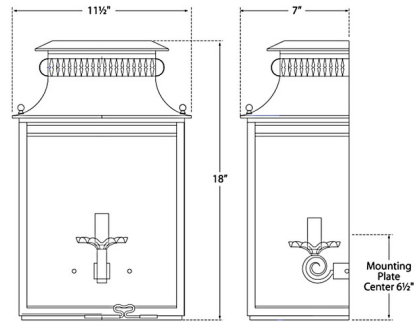

By Visual Comfort Signature

Description

The Flea Market Lantern Wall Light brings a hint of the outdoors into your interior space. The classic lantern frame has an inner flower like candle. Clear glass panels complete the look and cast a warm glow of light across your room.

Shown in antique zinc / clear

Specifications

COLOR	Clear
BODY FINISH	Antique Zinc
WATTAGE	60W
DIMMER	Standard 120V
DIMENSIONS	11.5"W x 18"H x 7"D
BULB NOT INCLUDED	1 x B10/Candelabra (E12)/60W/120V Incandescent
OTHER BULB OPTIONS	1 x B10/Candelabra (E12)/120V LED