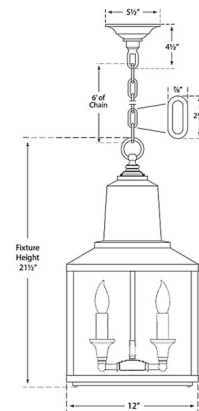

Description

The Brantley Pendant brings an industrialized farmhouse look to your interior space. The classic lantern shape holds glass panels that cast warm shadows across your room.

Specifications

COLOR Clear
BODY FINISH Vedrigris
WATTAGE 120W
DIMMER Standard 120V
DIMENSIONS 12"W x 21.5"H
BULB NOT INCLUDED 2 x B10/Candelabra (E12)/60W/120V Incandescent
OTHER BULB OPTIONS 2 x B10/Candelabra (E12)/120V LED

Technical Information

PRODUCT DIMENSIONS Adjustable Chain Length: 72"

Shown in vedrigris / clear

CLICK TO VIEW PRODUCT

Notes: