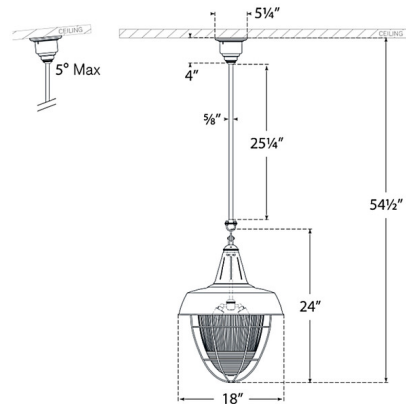

CLICK TO VIEW PRODUCT

Notes: