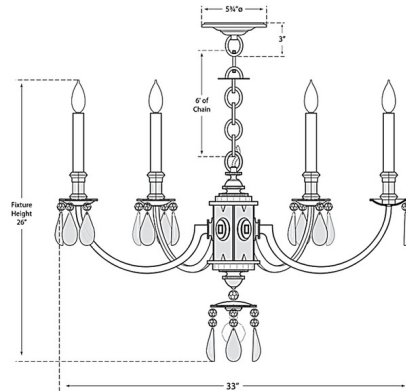

By Visual Comfort Signature

Description

The Elizabeth Chandelier brings an updated, traditional look to your interior space. The classic, candelabra inspired frame is brought into the modern era with Quartz accents.

Specifications

COLOR Quartz
 BODY FINISH Burnished Silver Leaf
 WATTAGE 360W
 DIMMER Standard 120V
 DIMENSIONS 33"W x 26"H
 BULB NOT INCLUDED 6 x B10/Candelabra (E12)/60W/120V Incandescent
 OTHER BULB OPTIONS 6 x B10/Candelabra (E12)/120V LED

Technical Information

PRODUCT DIMENSIONS Adjustable Chain Length: 72"

Shown in burnished silver leaf / quartz

CLICK TO VIEW PRODUCT

Notes: