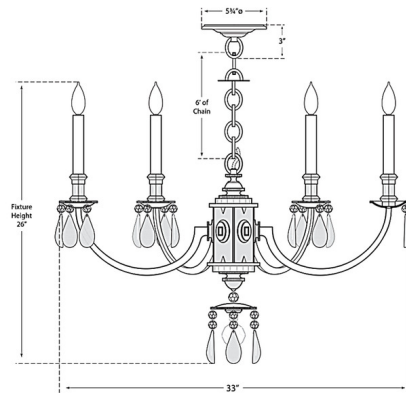

By Visual Comfort Signature

Description

The Elizabeth Chandelier brings an updated, traditional look to your interior space. The classic, candelabra inspired frame is brought into the modern era with Quartz accents.

Specifications

COLOR Quartz
BODY FINISH Burnished Silver Leaf
WATTAGE 360W
DIMMER Standard 120V
DIMENSIONS 33"W x 26"H
BULB NOT INCLUDED 6 x B10/Candelabra (E12)/60W/120V Incandescent
OTHER BULB OPTIONS 6 x B10/Candelabra (E12)/120V LED

Technical Information

PRODUCT DIMENSIONS Adjustable Chain Length: 72"

Shown in burnished silver leaf / quartz

CLICK TO VIEW PRODUCT

Notes: