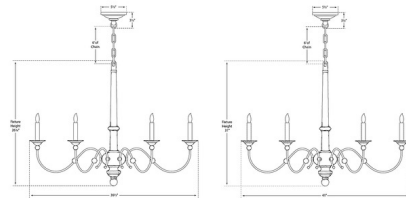

### Description

The Country Chandelier brings a timeless beauty to your interior space. The decorative stem boasts curved arms topped with bare bulbs that cast warm shadows across your room.

Shown in belgian white

### Specifications

COLOR	N/A
BODY FINISH	Belgian White
WATTAGE	360W
DIMMER	Standard 120V
DIMENSIONS	36.5"W x 26.75"H
BULB NOT INCLUDED	6 x B10/Candelabra (E12)/60W/120V Incandescent
OTHER BULB OPTIONS	6 x B10/Candelabra (E12)/120V LED

### Technical Information

PRODUCT DIMENSIONS	Adjustable Chain Length: 72"
--------------------	------------------------------

CLICK TO VIEW PRODUCT

Notes: