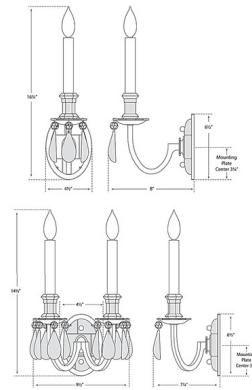

Lightology

lightology.com
866-954-4489
05-12-26

Project: _____

Company: _____

Location: _____ Fixture Type: _____

SPEC #: **VCG1238347**

Approved On: _____ Approved By: _____

Elizabeth Wall Sconce By Visual Comfort Signature

Description

The Elizabeth Wall Sconce brings an updated, traditional look to your interior space. The classic, candelabra inspired frame is brought into the modern era with Quartz accents.

Shown in gilded iron / quartz

Specifications

COLOR	Quartz
BODY FINISH	Gilded Iron
WATTAGE	60W
DIMMER	Standard 120V
DIMENSIONS	4.5"W x 16.75"H x 8"D
BULB NOT INCLUDED	1 x B10/Candelabra (E12)/60W/120V Incandescent
OTHER BULB OPTIONS	1 x B10/Candelabra (E12)/120V LED