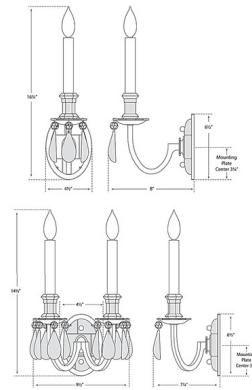

Shown in gilded iron / quartz

Specifications

COLOR	Quartz
BODY FINISH	Gilded Iron
WATTAGE	60W
DIMMER	Standard 120V
DIMENSIONS	4.5"W x 16.75"H x 8"D
BULB NOT INCLUDED	1 x B10/Candelabra (E12)/60W/120V Incandescent
OTHER BULB OPTIONS	1 x B10/Candelabra (E12)/120V LED

CLICK TO VIEW PRODUCT

Notes: