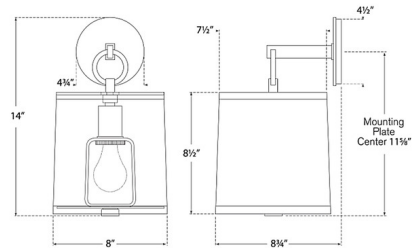

### Specifications

COLOR	Silk
BODY FINISH	Polished Nickel
WATTAGE	75W
DIMMER	Standard 120V
DIMENSIONS	8"W x 14"H x 8.75"D
BULB NOT INCLUDED	1 x A19/Medium (E26)/75W/120V Incandescent
OTHER BULB OPTIONS	1 x A19/Medium (E26)/120V LED