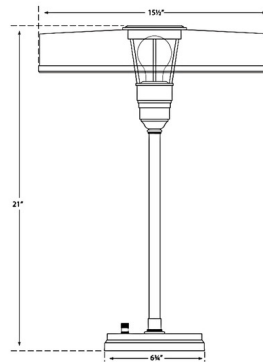

By Visual Comfort Signature

Description

The Carlo Table Lamp brings a sleek, industrial vibe to your interior space. The slim metal stem is topped with a slim metal shade that casts warm light across your room. Ho/Lo switch is located on the lamp base.

Shown in bronze / antique brass

Specifications

COLOR	N/A
BODY FINISH	Bronze / Antique Brass
WATTAGE	60W
DIMMER	N/A
DIMENSIONS	15.5"W x 21"H
BULB NOT INCLUDED	1 x A19/Medium (E26)/60W/120V Incandescent
OTHER BULB OPTIONS	1 x A19/Medium (E26)/120V LED

Technical Information

PRODUCT DIMENSIONS	Cord: 120"
--------------------	------------

CLICK TO VIEW PRODUCT

Notes: