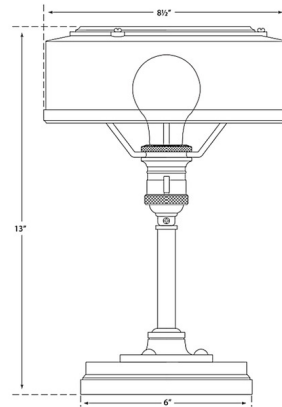

### Description

The Henley Table Lamp brings a simple, industrial vibe to your interior space. The smooth frame holds a drum shaped shade that holds a top ribbed glass diffuser that casts warm shadows both up and down across your room. Hi/Lo switch is located on the lamp socket.

### Specifications

COLOR	Clear
BODY FINISH	Bronze
WATTAGE	60W
DIMMER	N/A
DIMENSIONS	8.5"W x 13"H
BULB NOT INCLUDED	1 x A19/Medium (E26)/60W/120V Incandescent
OTHER BULB OPTIONS	1 x A19/Medium (E26)/120V LED

### Technical Information

PRODUCT DIMENSIONS	Cord: 120"
--------------------	------------

CLICK TO VIEW PRODUCT

Notes: