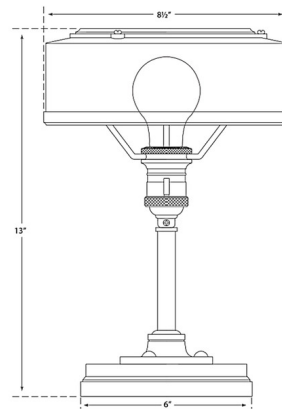

By Visual Comfort Signature

Description

The Henley Table Lamp brings a simple, industrial vibe to your interior space. The smooth frame holds a drum shaped shade that holds a top ribbed glass diffuser that casts warm shadows both up and down across your room. Hi/Lo switch is located on the lamp socket.

Shown in bronze / clear

Specifications

COLOR	Clear
BODY FINISH	Bronze
WATTAGE	60W
DIMMER	N/A
DIMENSIONS	8.5"W x 13"H
BULB NOT INCLUDED	1 x A19/Medium (E26)/60W/120V Incandescent
OTHER BULB OPTIONS	1 x A19/Medium (E26)/120V LED

Technical Information

PRODUCT DIMENSIONS	Cord: 120"
--------------------	------------

CLICK TO VIEW PRODUCT

Notes: