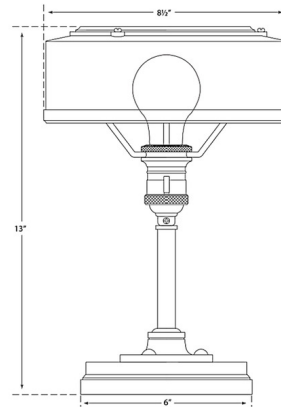

By Visual Comfort Signature

Description

The Henley Table Lamp brings a simple, industrial vibe to your interior space. The smooth frame holds a drum shaped shade that holds a top ribbed glass diffuser that casts warm shadows both up and down across your room. Hi/Lo switch is located on the lamp socket.

Shown in polished nickel / clear

Specifications

COLOR	Clear
BODY FINISH	Polished Nickel
WATTAGE	60W
DIMMER	N/A
DIMENSIONS	8.5"W x 13"H
BULB NOT INCLUDED	1 x A19/Medium (E26)/60W/120V Incandescent
OTHER BULB OPTIONS	1 x A19/Medium (E26)/120V LED