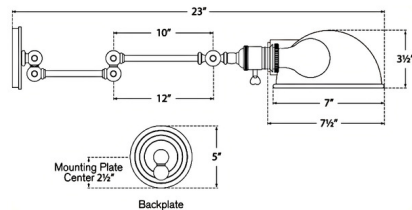

By Visual Comfort Signature

Description

The Boston Dome Swing-arm Plug-in Wall Sconce brings a simple, effortless look to your interior space. The industrial frame complemented with a dome shaped matching shade, that swings to cast warm light exactly where you need it. Hi/Lo switch is located on the lamp socket. Matching cord cover included.

Shown in bronze

Specifications

COLOR	N/A
BODY FINISH	Bronze
WATTAGE	60W
DIMMER	Standard 120V
DIMENSIONS	7"W x 7.5"H x 23"D
BULB NOT INCLUDED	1 x A19/Medium (E26)/60W/120V Incandescent
OTHER BULB OPTIONS	1 x A19/Medium (E26)/120V LED

Technical Information

PRODUCT DIMENSIONS	Cord: 120"
--------------------	------------

CLICK TO VIEW PRODUCT

Notes: