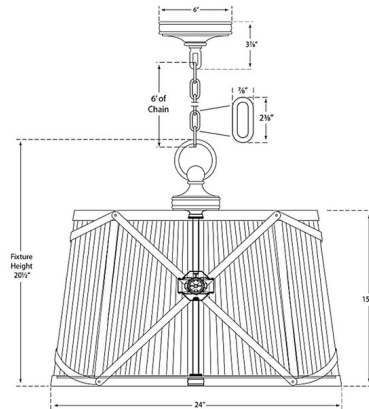

Lightology

lightology.com
866-954-4489
07-09-26

Project: _____

Company: _____

Location: _____ Fixture Type: _____

SPEC #: **VCG1238433**

Approved On: _____ Approved By: _____

Grosvenor Pendant By Visual Comfort Signature

Description

The Grosvenor Pendant brings a clean contemporary flair to your interior space. The decorative frame surrounds a pleated linen shade that casts warm shadows across your room.

Shown in bronze / linen

Specifications

COLOR Linen
BODY FINISH Bronze
WATTAGE 180W
DIMMER Standard 120V
DIMENSIONS 24"W x 20.5"H
BULB NOT INCLUDED 3 x A19/Medium (E26)/60W/120V Incandescent
OTHER BULB OPTIONS 3 x A19/Medium (E26)/120V LED

Technical Information

PRODUCT DIMENSIONS Adjustable Chain Length: 72"

CLICK TO VIEW PRODUCT

Notes: