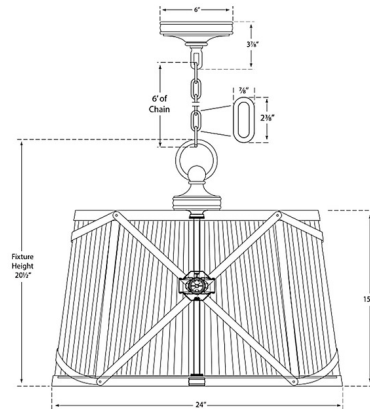

Lightology

lightology.com
866-954-4489
04-25-26

Project: _____
Company: _____
Location: _____ Fixture Type: _____
SPEC #: **VCG1238433**
Approved On: _____ Approved By: _____

Grosvenor Pendant By Visual Comfort Signature

Description

The Grosvenor Pendant brings a clean contemporary flair to your interior space. The decorative frame surrounds a pleated linen shade that casts warm shadows across your room.

Shown in bronze / linen

Specifications

COLOR	Linen
BODY FINISH	Bronze
WATTAGE	180W
DIMMER	Standard 120V
DIMENSIONS	24"W x 20.5"H
BULB NOT INCLUDED	3 x A19/Medium (E26)/60W/120V Incandescent
OTHER BULB OPTIONS	3 x A19/Medium (E26)/120V LED

Technical Information

PRODUCT DIMENSIONS	Adjustable Chain Length: 72"
--------------------	-------	------------------------------

CLICK TO VIEW PRODUCT

Notes: