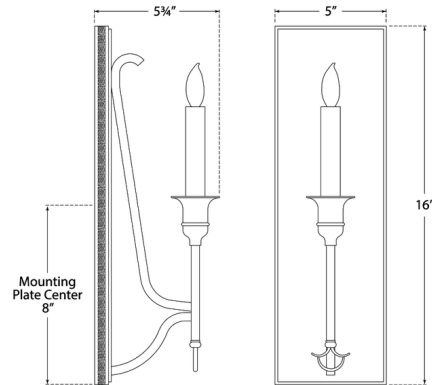

By Visual Comfort Signature

Description

The Savannah Wall Sconce presents a classic look with its single candlestick lamp holder and worn finishes. The fixture is rich in intricate details, from the uniquely curved arm and matching decorative loop on the stem, to the fine squared pattern that runs along the edges of the backplate. Placed in a hallway, dining room, or living room, the Savannah adds an elegant antique touch to the space.

Shown in sheffield silver

Specifications

COLOR	N/A
BODY FINISH	Sheffield Silver
WATTAGE	60W
DIMMER	Standard 120V
DIMENSIONS	5"W x 16"H x 5.75"D
BULB NOT INCLUDED	1 x B11/Candelabra (E12)/60W/120V Incandescent
OTHER BULB OPTIONS	1 x B11/Candelabra (E12)/120V LED