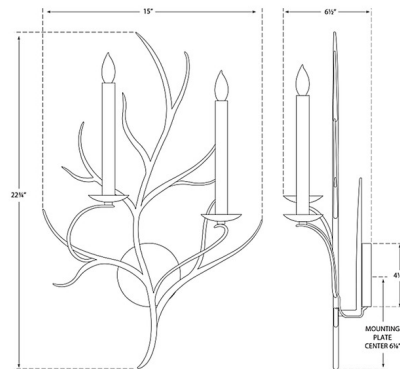

## Branch Wall Sconce By Visual Comfort Signature

### Description

The Branch Wall Sconce brings a hint of the outdoors into your interior space. The steel branches are complemented by candlesticks, with bare bulbs, that cast warm shadows across your room.

### Specifications

COLOR	N/A
BODY FINISH	Gilded Iron
WATTAGE	120W
DIMMER	Standard 120V
DIMENSIONS	15"W x 22.75"H x 6.5"D
BULB NOT INCLUDED	2 x B10/Candelabra (E12)/60W/120V Incandescent
OTHER BULB OPTIONS	2 x B10/Candelabra (E12)/120V LED