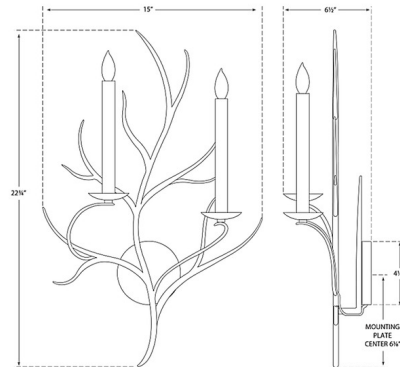

## Branch Wall Sconce

By Visual Comfort Signature

### Description

The Branch Wall Sconce brings a hint of the outdoors into your interior space. The steel branches are complemented by candlesticks, with bare bulbs, that cast warm shadows across your room.

### Specifications

COLOR	N/A
BODY FINISH	Gilded Iron
WATTAGE	120W
DIMMER	Standard 120V
DIMENSIONS	15"W x 22.75"H x 6.5"D
BULB NOT INCLUDED	2 x B10/Candelabra (E12)/60W/120V Incandescent
OTHER BULB OPTIONS	2 x B10/Candelabra (E12)/120V LED