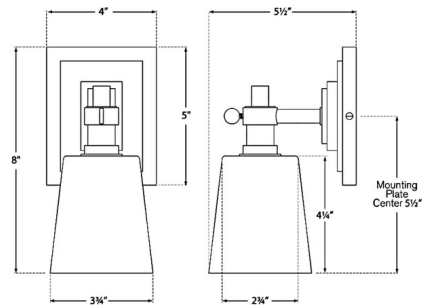

Specifications

COLOR	White
BODY FINISH	Antique Nickel
WATTAGE	60W
DIMMER	Standard 120V
DIMENSIONS	4"W x 8"H x 5.5"D
BULB NOT INCLUDED	1 x B11/Candelabra (E12)/60W/120V Incandescent
OTHER BULB OPTIONS	1 x B11/Candelabra (E12)/120V LED

CLICK TO VIEW PRODUCT

Notes: