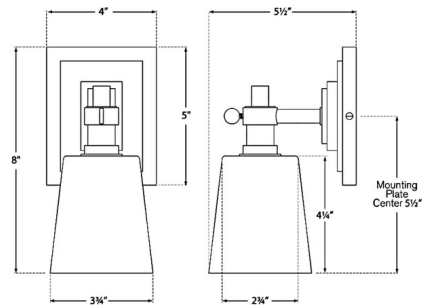

Shown in antique nickel / white

Specifications

COLOR	White
BODY FINISH	Antique Nickel
WATTAGE	60W
DIMMER	Standard 120V
DIMENSIONS	4"W x 8"H x 5.5"D
BULB NOT INCLUDED	1 x B11/Candelabra (E12)/60W/120V Incandescent
OTHER BULB OPTIONS	1 x B11/Candelabra (E12)/120V LED