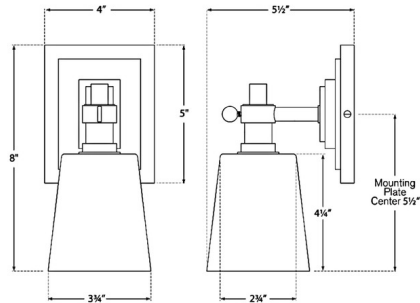

Shown in bronze / white

Specifications

COLOR White
BODY FINISH Bronze
WATTAGE 60W
DIMMER Standard 120V
DIMENSIONS 4"W x 8"H x 5.5"D
BULB NOT INCLUDED 1 x B11/Candelabra (E12)/60W/120V Incandescent
OTHER BULB OPTIONS 1 x B11/Candelabra (E12)/120V LED