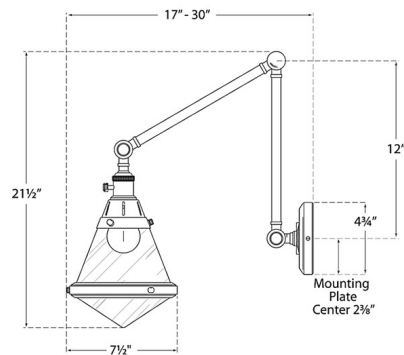

### Description

The Gale Swing Arm Plug-in Wall Sconce adds a midcentury modern look to your interior space. The bold design has rivet details, an arm that adjusts outward, and glass to cast warm light where you want it. On/Off switch is located on the lamp socket. Includes matching cord cover.

### Specifications

COLOR . . . . . Seeded Glass  
BODY FINISH . . . . . Bronze  
WATTAGE . . . . . 60W  
DIMMER . . . . . Standard 120V  
DIMENSIONS . . . . . 7.5"W x 21.5"H x 30"D  
BULB NOT INCLUDED . . . . . 1 x A19/Medium (E26)/60W/120V Incandescent  
OTHER BULB OPTIONS . . . . . 1 x A19/Medium (E26)/120V LED