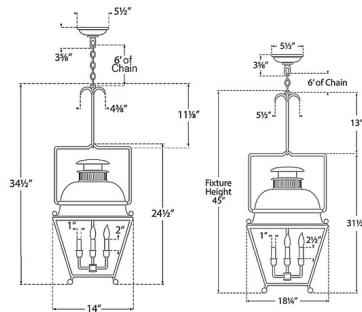

### Description

The Holborn Pendant brings a clean, classic look to your interior space. The traditional lantern body seems that to be held by a fishing hook, is complemented by glass panels that casts a warm glow of light across your room.

### Specifications

COLOR . . . . . Clear  
BODY FINISH . . . . . Old White  
WATTAGE . . . . . 240W  
DIMMER . . . . . Standard 120V  
DIMENSIONS . . . . . 14"W x 34.5"H  
BULB NOT INCLUDED . . . . . 4 x B10/Candelabra (E12)/60W/120V Incandescent  
OTHER BULB OPTIONS . . . . . 4 x B10/Candelabra (E12)/120V LED

### Technical Information

PRODUCT DIMENSIONS . . . . . Adjustable Chain Length: 72"

CLICK TO VIEW PRODUCT

Notes: