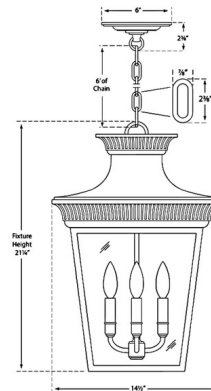

By Visual Comfort Signature

Description

The Elsinore Outdoor Pendant brings a bold, traditional look to your exterior space. The classic lantern style body is complemented by glass panels that cast warm shadows across your area. Note: Finish will weather and patina over time. Extreme conditions may deteriorate the finish.

Shown in weathered zinc / clear

Specifications

COLOR Clear
BODY FINISH Weathered Zinc
WATTAGE 240W
DIMMER Standard 120V
DIMENSIONS 14.5"W x 21.25"H
BULB NOT INCLUDED 4 x B10/Candelabra (E12)/60W/120V Incandescent
OTHER BULB OPTIONS 4 x B10/Candelabra (E12)/120V LED

Technical Information

PRODUCT DIMENSIONS Adjustable Chain Length: 72"

CLICK TO VIEW PRODUCT

Notes: