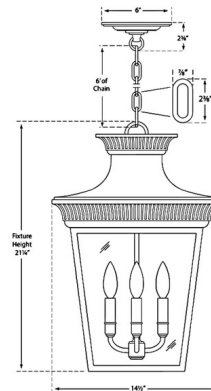

Lightology

lightology.com
866-954-4489
04-25-26

Project: _____

Company: _____

Location: _____ Fixture Type: _____

SPEC #: **VCG1238535**

Approved On: _____ Approved By: _____

Elsinore Outdoor Pendant By Visual Comfort Signature

Description

The Elsinore Outdoor Pendant brings a bold, traditional look to your exterior space. The classic lantern style body is complemented by glass panels that cast warm shadows across your area. Note: Finish will weather and patina over time. Extreme conditions may deteriorate the finish.

Shown in weathered zinc / clear

Specifications

COLOR Clear
BODY FINISH Weathered Zinc
WATTAGE 240W
DIMMER Standard 120V
DIMENSIONS 14.5"W x 21.25"H
BULB NOT INCLUDED 4 x B10/Candelabra (E12)/60W/120V Incandescent
OTHER BULB OPTIONS 4 x B10/Candelabra (E12)/120V LED

Technical Information

PRODUCT DIMENSIONS Adjustable Chain Length: 72"

CLICK TO VIEW PRODUCT

Notes: