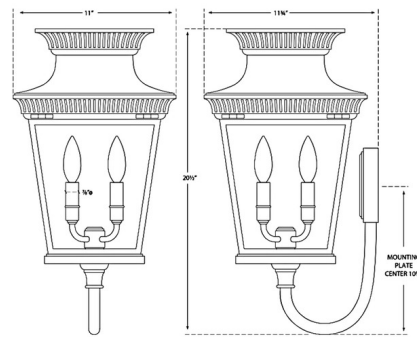

Lightology

lightology.com
866-954-4489
07-09-26

Project: _____

Company: _____

Location: _____ Fixture Type: _____

SPEC #: **VCG1238546**

Approved On: _____ Approved By: _____

Elsinore Bracket Outdoor Wall Light

By Visual Comfort Signature

Description

The Elsinore Bracket Outdoor Wall Light brings a bold, traditional look to your exterior space. The classic lantern style body is complemented by glass panels that cast warm shadows across your area. Note: Finish will weather and patina over time. Extreme conditions may deteriorate the finish.

Shown in black / clear

Specifications

COLOR	Clear
BODY FINISH	Black
WATTAGE	240W
DIMMER	Standard 120V
DIMENSIONS	11"W x 20.5"H x 11.75"D
BULB NOT INCLUDED	4 x B10/Candelabra (E12)/60W/120V Incandescent
OTHER BULB OPTIONS	4 x B10/Candelabra (E12)/120V LED