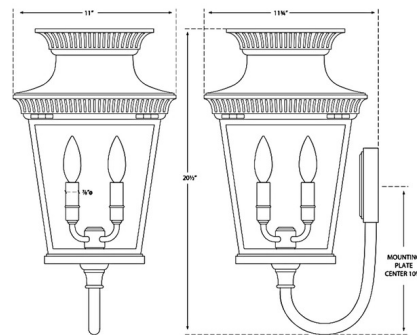

By Visual Comfort Signature

Description

The Elsinore Bracket Outdoor Wall Light brings a bold, traditional look to your exterior space. The classic lantern style body is complemented by glass panels that cast warm shadows across your area. Note: Finish will weather and patina over time. Extreme conditions may deteriorate the finish.

Shown in black / clear

Specifications

COLOR Clear
BODY FINISH Black
WATTAGE 240W
DIMMER Standard 120V
DIMENSIONS 11"W x 20.5"H x 11.75"D
BULB NOT INCLUDED 4 x B10/Candelabra (E12)/60W/120V Incandescent
OTHER BULB OPTIONS 4 x B10/Candelabra (E12)/120V LED