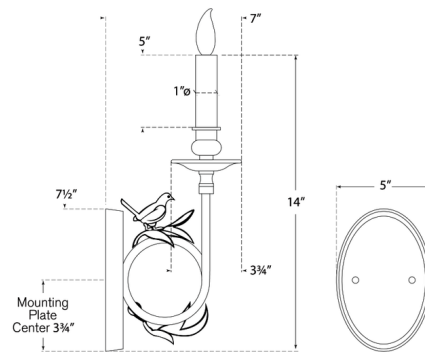

## Perching Bird Wall Sconce

By Visual Comfort Signature

### Specifications

COLOR	N/A
BODY FINISH	Gilded Iron
WATTAGE	60W
DIMMER	Standard 120V
DIMENSIONS	5"W x 14"H x 7"D
BULB NOT INCLUDED	1 x CA11/Candelabra (E12)/60W/120V Incandescent
OTHER BULB OPTIONS	1 x CA11/Candelabra (E12)/120V LED