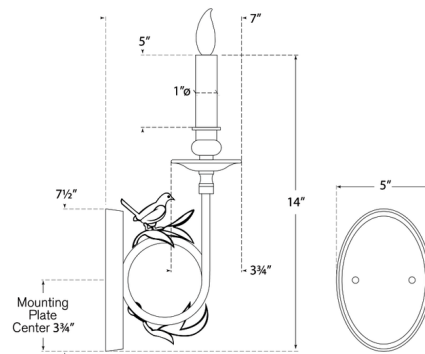

By Visual Comfort Signature

Description

Refresh your space with a hint of nature by introducing the Perching Bird Wall Sconce. Its curled stem is adorned with leaves, while a small bird is perched by the backplate. A traditional candlestick lamp holder adds classic appeal. Place this light in a hallway, living room, or dining area to add ambient lighting with timeless charm.

Shown in gilded iron

Specifications

COLOR	N/A
BODY FINISH	Gilded Iron
WATTAGE	60W
DIMMER	Standard 120V
DIMENSIONS	5"W x 14"H x 7"D
BULB NOT INCLUDED	1 x CA11/Candelabra (E12)/60W/120V Incandescent
OTHER BULB OPTIONS	1 x CA11/Candelabra (E12)/120V LED