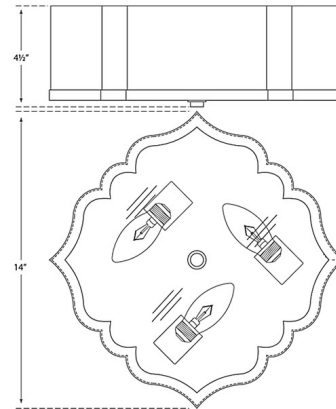

By Visual Comfort Signature

Description

The Balthazar Ceiling Flush Light brings a clean decorative look to your interior space. The scalloped, squared frame is complemented by a matching final and glass diffuser that casts warm light across your room.

Shown in gun metal / frosted

Specifications

COLOR	Frosted
BODY FINISH	Gun Metal
WATTAGE	180W
DIMMER	Standard 120V
DIMENSIONS	14"W x 4.5"H
BULB NOT INCLUDED	3 x B11/Candelabra (E12)/60W/120V Incandescent
OTHER BULB OPTIONS	3 x B10/Candelabra (E12)/120V Incandescent 3 x B10/Candelabra (E12)/120V LED 3 x B11/Candelabra (E12)/120V LED