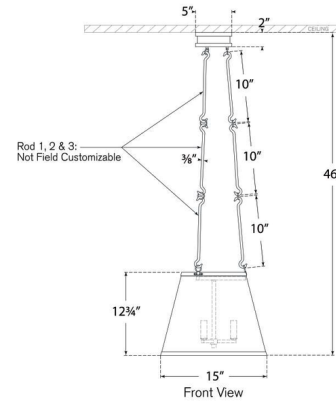

### Specifications

COLOR	N/A
BODY FINISH	Natural Brass
WATTAGE	180W
DIMMER	Standard 120V
DIMENSIONS	15"W x 12.75"H
BULB NOT INCLUDED	3 x CA11/Candelabra (E12)/60W/120V Incandescent
OTHER BULB OPTIONS	3 x CA11/Candelabra (E12)/120V LED