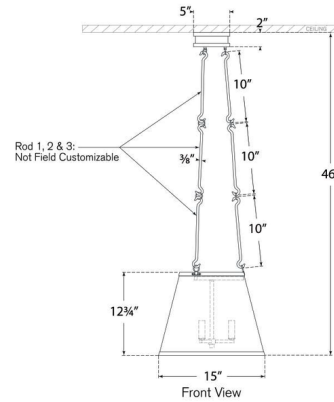

### Specifications

COLOR	N/A
BODY FINISH	Natural Brass
WATTAGE	180W
DIMMER	Standard 120V
DIMENSIONS	15"W x 12.75"H
BULB NOT INCLUDED	3 x CA11/Candelabra (E12)/60W/120V Incandescent
OTHER BULB OPTIONS	3 x CA11/Candelabra (E12)/120V LED