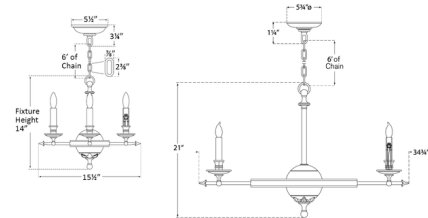

Shown in bronze / hand-rubbed antique brass

Specifications

COLOR	N/A
BODY FINISH	Bronze / Hand-Rubbed Antique Brass
WATTAGE	240W
DIMMER	Standard 120V
DIMENSIONS	15.5"W x 14"H
BULB NOT INCLUDED	4 x CA11/Candelabra (E12)/60W/120V Incandescent
OTHER BULB OPTIONS	4 x CA11/Candelabra (E12)/120V LED