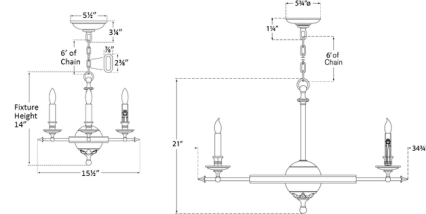

Shown in bronze / hand-rubbed antique brass

Specifications

COLOR	N/A
BODY FINISH	Bronze / Hand-Rubbed Antique Brass
WATTAGE	240W
DIMMER	Standard 120V
DIMENSIONS	15.5"W x 14"H
BULB NOT INCLUDED	4 x CA11/Candelabra (E12)/60W/120V Incandescent
OTHER BULB OPTIONS	4 x CA11/Candelabra (E12)/120V LED