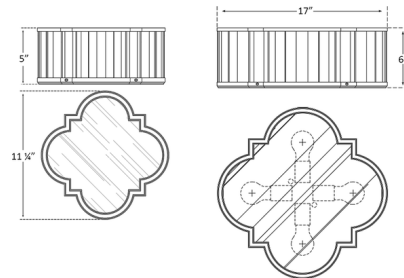

### Specifications

COLOR	White
BODY FINISH	Bronze
WATTAGE	80W
DIMMER	Standard 120V
DIMENSIONS	11.25"W x 5"H
BULB NOT INCLUDED	2 x B10/Medium (E26)/40W/120V Incandescent
OTHER BULB OPTIONS	2 x B11/Medium (E26)/120V LED 2 x B10/Medium (E26)/120V LED