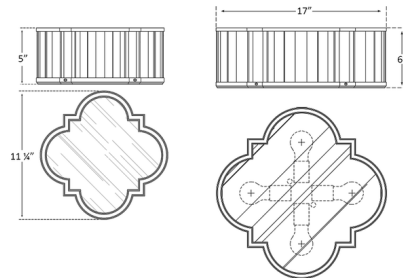

### Specifications

COLOR	White
BODY FINISH	Bronze
WATTAGE	80W
DIMMER	Standard 120V
DIMENSIONS	11.25"W x 5"H
BULB NOT INCLUDED	2 x B10/Medium (E26)/40W/120V Incandescent
OTHER BULB OPTIONS	2 x B11/Medium (E26)/120V LED 2 x B10/Medium (E26)/120V LED