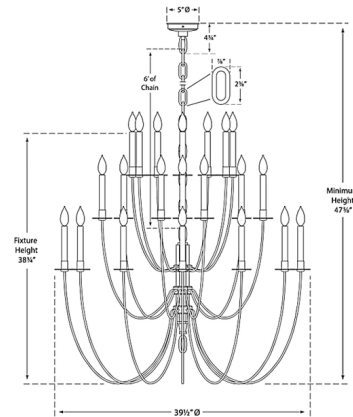

By Visual Comfort Signature

Description

The Erika Chandelier brings a bold classic look to your interior space. Grand, swooping arms hold candelabra inspired stems with bare bulb, resembling a flame and casting warm light across your room.

Shown in aged iron

Specifications

COLOR	N/A
BODY FINISH	Aged Iron
WATTAGE	1440W
DIMMER	Standard 120V
DIMENSIONS	39.5"W x 38.75"H
BULB NOT INCLUDED	36 x B10/Candelabra (E12)/40W/120V Incandescent
OTHER BULB OPTIONS	36 x B10/Candelabra (E12)/120V LED