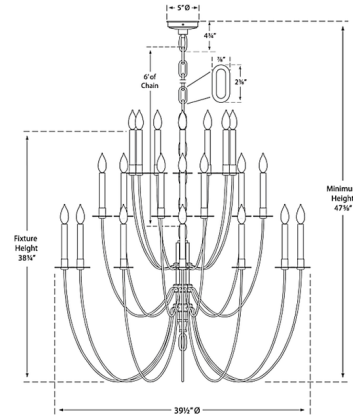

By Visual Comfort Signature

Description

The Erika Chandelier brings a bold classic look to your interior space. Grand, swooping arms hold candelabra inspired stems with bare bulb, resembling a flame and casting warm light across your room.

Shown in aged iron

Specifications

| | |
|--------------------|---|
| COLOR | N/A |
| BODY FINISH | Aged Iron |
| WATTAGE | 1440W |
| DIMMER | Standard 120V |
| DIMENSIONS | 39.5"W x 38.75"H |
| BULB NOT INCLUDED | 36 x B10/Candelabra (E12)/40W/120V Incandescent |
| OTHER BULB OPTIONS | 36 x B10/Candelabra (E12)/120V LED |