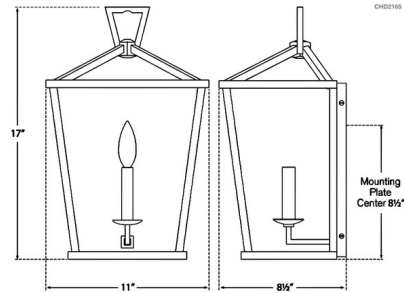

By Visual Comfort Signature

Description

The Darlana Open Wall Sconce adds an airy farmhouse look to your interior space. The open steel frame, with offset corners and a triangular loop detail, cast warm shadows across your room.

Shown in gilded iron

Specifications

COLOR	N/A
BODY FINISH	Gilded Iron
WATTAGE	60W
DIMMER	Standard 120V
DIMENSIONS	11"W x 17"H x 8.5"D
BULB NOT INCLUDED	1 x B10/Candelabra (E12)/60W/120V Incandescent
OTHER BULB OPTIONS	1 x B10/Candelabra (E12)/120V LED