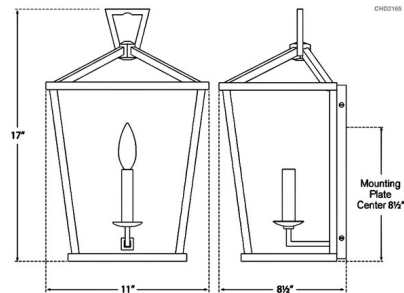

Shown in gilded iron

Specifications

COLOR	N/A
BODY FINISH	Gilded Iron
WATTAGE	60W
DIMMER	Standard 120V
DIMENSIONS	11"W x 17"H x 8.5"D
BULB NOT INCLUDED	1 x B10/Candelabra (E12)/60W/120V Incandescent
OTHER BULB OPTIONS	1 x B10/Candelabra (E12)/120V LED