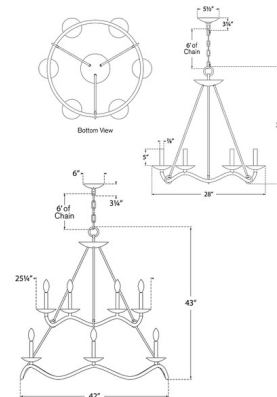

Shown in aged iron / antique brass

Specifications

COLOR Antique Brass
BODY FINISH Aged Iron
WATTAGE 360W
DIMMER Standard 120V
DIMENSIONS 28"W x 30"H
BULB NOT INCLUDED 6 x B10/Candelabra (E12)/60W/120V Incandescent

Technical Information

PRODUCT DIMENSIONS Adjustable Chain Length: 72"

CLICK TO VIEW PRODUCT

Notes: