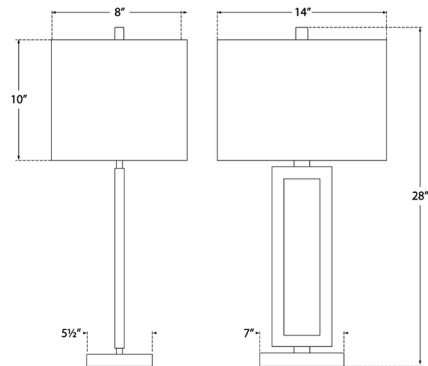

By Visual Comfort Signature

Description

Defined by its thick rectangular outline, the Mod Table Lamp makes a modern, geometric statement that enhances your living room, office, or bedroom. The geometry is carried through to the rectangular linen shade for a polished look. The shade glows warmly as light shines through, providing a soft balance for the design while illuminating the surroundings.

Shown in gild / linen

Specifications

COLOR Linen
BODY FINISH Gild
WATTAGE 150W
DIMMER Included
DIMENSIONS 14"W x 28"H x 8"D
BULB NOT INCLUDED 1 x A21/Medium (E26)/150W/120V Incandescent
OTHER BULB OPTIONS 1 x A21/Medium (E26)/120V LED