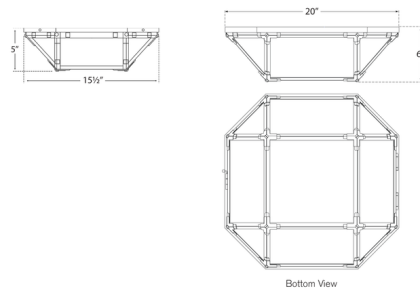

Shown in antique zinc / frosted

Specifications

COLOR Frosted
BODY FINISH Antique Zinc
WATTAGE 120W
DIMMER Standard 120V
DIMENSIONS 15.5"W x 5"H
BULB NOT INCLUDED 2 x A19/Medium (E26)/60W/120V Incandescent
OTHER BULB OPTIONS 2 x A19/Medium (E26)/120V LED