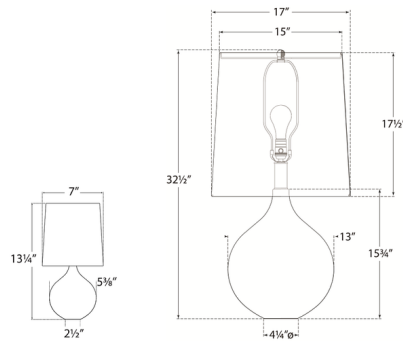

Shown in gild / linen

Specifications

COLOR	Linen
BODY FINISH	Gild
WATTAGE	60W
DIMMER	Included
DIMENSIONS	7"W x 13.25"H
BULB NOT INCLUDED	1 x A19/Medium (E26)/60W/120V Incandescent
OTHER BULB OPTIONS	1 x A19/Medium (E26)/120V LED