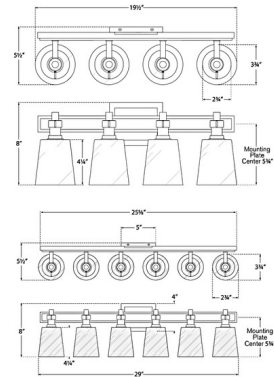

### Specifications

COLOR . . . . . White  
 BODY FINISH . . . . . Hand-Rubbed Antique Brass  
 WATTAGE . . . . . 240W  
 DIMMER . . . . . Standard 120V  
 DIMENSIONS . . . . . 19.5"W x 8"H x 5.5"D  
 BULB NOT INCLUDED . . . . . 4 x B11/Candelabra (E12)/60W/120V Incandescent  
 OTHER BULB OPTIONS . . . . . 4 x B11/Candelabra (E12)/120V LED